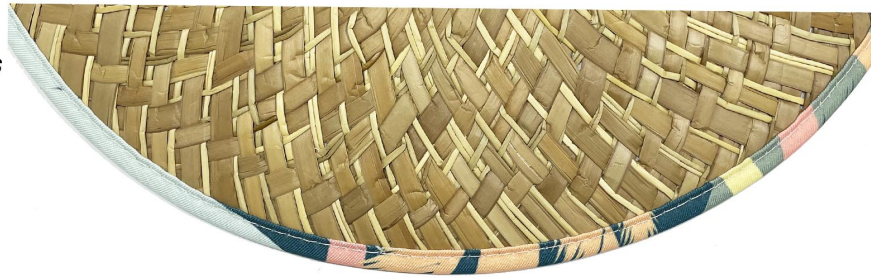

1. Print same as
under brim

2. Solid color