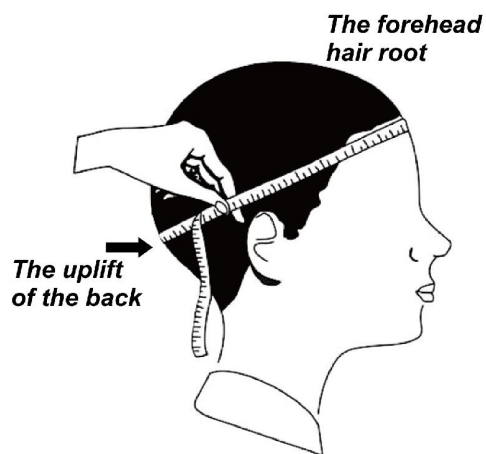

### ***CUSTOM SIZE***

Our straw hat size available:

Toddler: 48-50cm

Kids: 50-52cm, 52-54cm, 54-56cm

Youth: 54-56cm

Adult: 56-58cm, 58-60cm, 60-62cm

Suitable for people of all ages, from youth to old age. The Custom logo straw boater hat provides excellent protection, whether you are a man, woman, toddler, kid, or child

Please reference below size chart:

New born	around 34cm
0-3 Months baby	around 41cm
3-6 Months baby	around 44cm
6-12 Months baby	around 46cm
1-2 Years kids	around 48-50cm
3-6 Years kids	around 50-52cm
7-10 Years kids	around 52-54cm
10-16 Years kids	around 54-56cm
Adult women	around 55-58cm
Adult men	around 57-60cm
Unisex	around 58/58.5cm